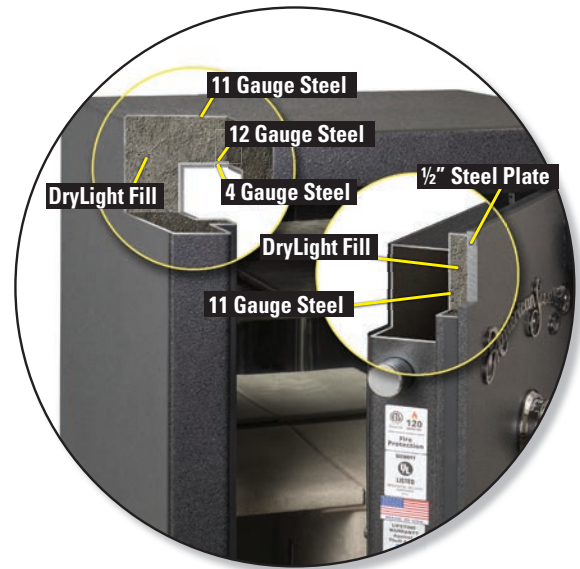

BFII SERIES – 120 MINUTE FIRE U.L. LISTED LEVEL II BURGLARY

BFII7250

*Shown in Rossa Corso Red
with Black Nickel Hardware*

SECURITY

- ½" solid steel plate door
- 2¼"-Thick Body with 1/8" outer shell and 5/16" thick inner liner
- Combined steel thickness of ½" in body construction
- UL Level II RSC Burglary Classification (2-Man team, 10-minute test. Utilizes same tools as a TL-15)
- AMSEC's patented active hardplate
- TL-15 boltwork with 10 massive 1½" Chrome Plated Bolts
- 4 Pre-Cut Anchor Holes

WARRANTY

- 5-year parts and labor warranty when purchased with a factory installed AMSEC lock.
- Special lifetime warranty for damage from burglary attempts and fire.

BFII SERIES CONSTRUCTION

**BFII GUN SAFES:
11GA OUTER STEEL LINER WITH A COMBINED 5/16" INNER STEEL LINER
PROVIDING A TOTAL 1/2" THICK STEEL BARRIER
FOR ADDED BURGLARY PROTECTION**

FIRE PROTECTION

- Seamless DryLight Fill
- 120-Minute Intertek Verified Fire Rating
- Dual Door Seals to Protect Against Fire and Smoke

FUNCTIONALITY

- Industry's Most Flexible Interior
- Door Organizer
- Storage for Long Guns or Assault Rifles on Door
- Mirrored Back for Added Interior Visibility
- AC Power Outlet with Removable Cord